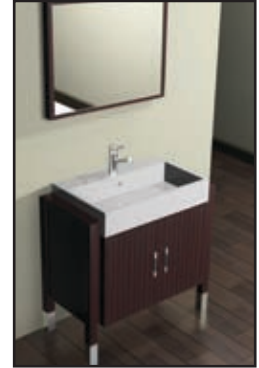

Paesana - 8814

Suneli® Launches the "8800 Series" Designer Collection at KBIS 2008 (Booth# S4334)

(Miami, FL - March 2008). **Suneli®** has announced that this year, at the KBIS show in Chicago, it will be unveiling a new series of contemporary bath furniture, created exceptionally. The entire collection is of solid wood, with either a rich walnut or coffee color finish, accessorized wonderfully with stainless steel hardware and bold vitreous china pieces. The storage capacity, captivating design and competitive pricing, make this versatile series irresistible and promises to be a big showstopper!

Notes:

-Suneli, a manufacturing company based in Miami, FL., is committed to providing innovative, top quality products. Suneli provides support with a qualified service team. They may be contacted at any time at 305-718-8817. For dealer locator go to www.suneli-usa.com